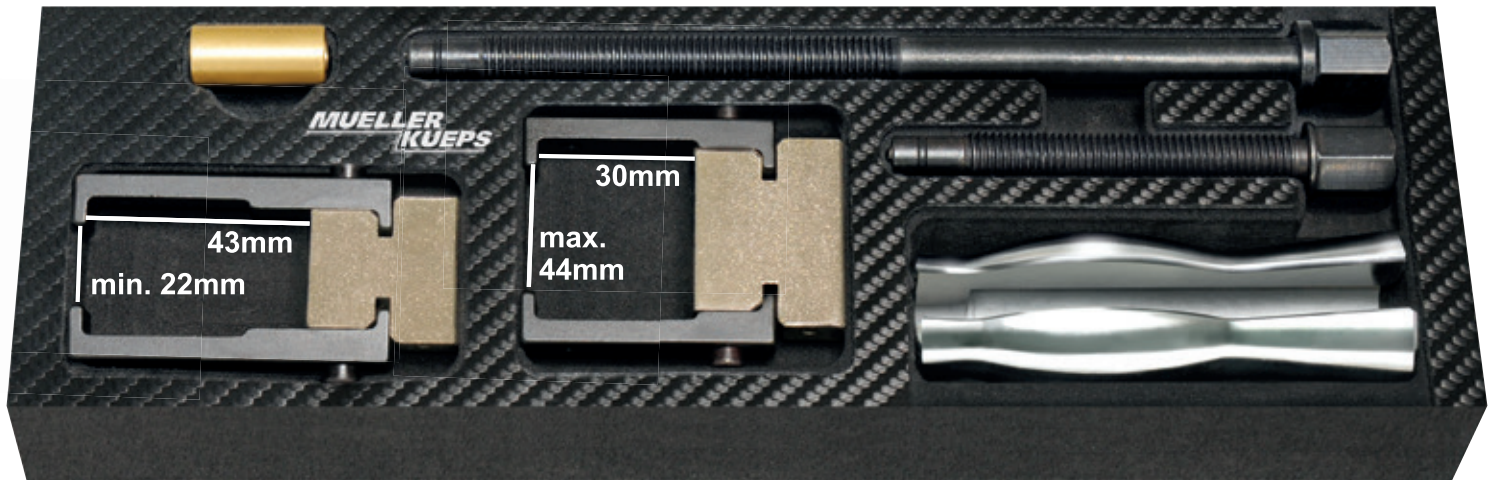

UNIVERSAL MICRO PULLER KIT

Universal fit for small applications, ranging from 22 - 44mm wide. Ideal also for wiper blades. Brass spindle end cap will prevent damage. Strong enough to even get the toughest wiper arms loose! Ø 22-44 mm, depth 30 - 43 mm. Kit comes with two sets of adjustable legs.

650 350 Universal Micro Puller Kit